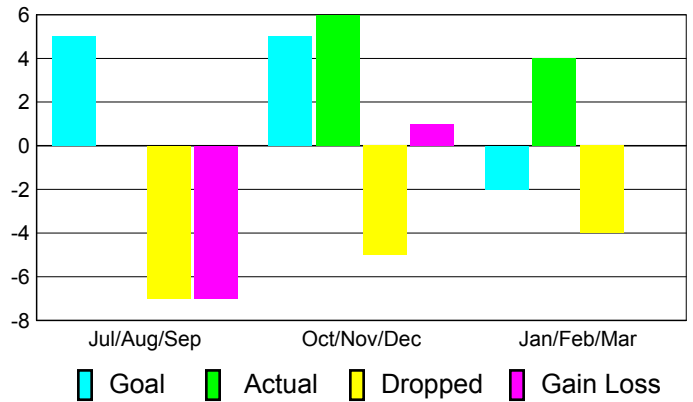

Membership Results 2010-2011

Goal, New, Dropped, Gain/Loss

Comparison of Membership Gain/Loss

Current Year Compared to the Previous Year