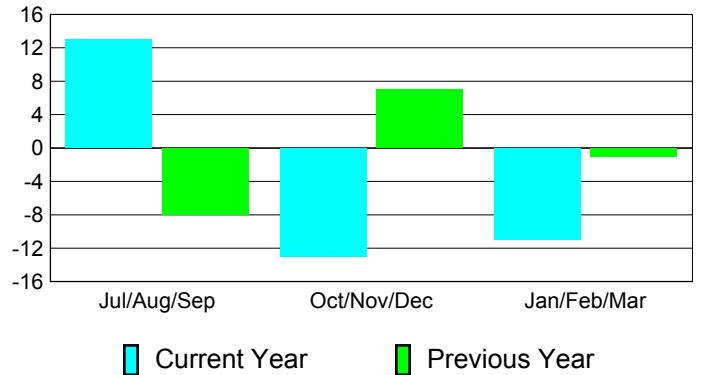

Gender Comparison 2010-2011

Male

Female