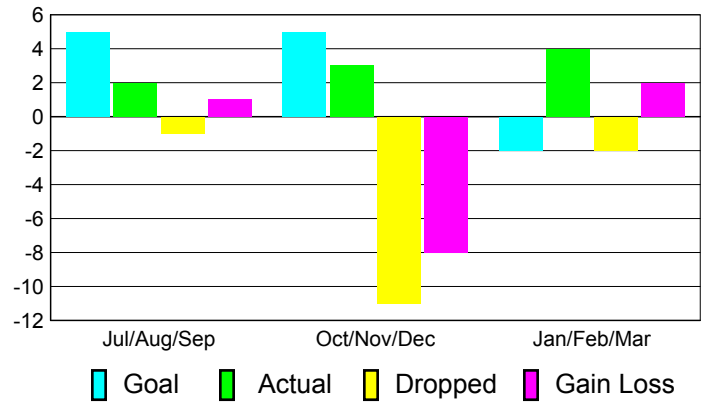

Membership Results 2010-2011

Goal, New, Dropped, Gain/Loss

Comparison of Membership Gain/Loss

Current Year Compared to the Previous Year