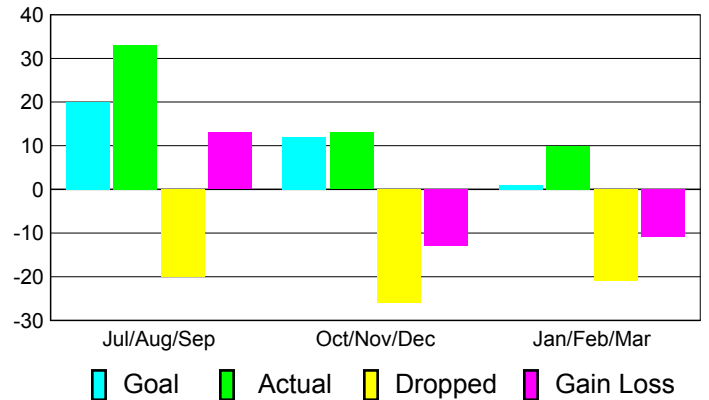

Membership Results 2010-2011

Goal, New, Dropped, Gain/Loss

Comparison of Membership Gain/Loss

Current Year Compared to the Previous Year